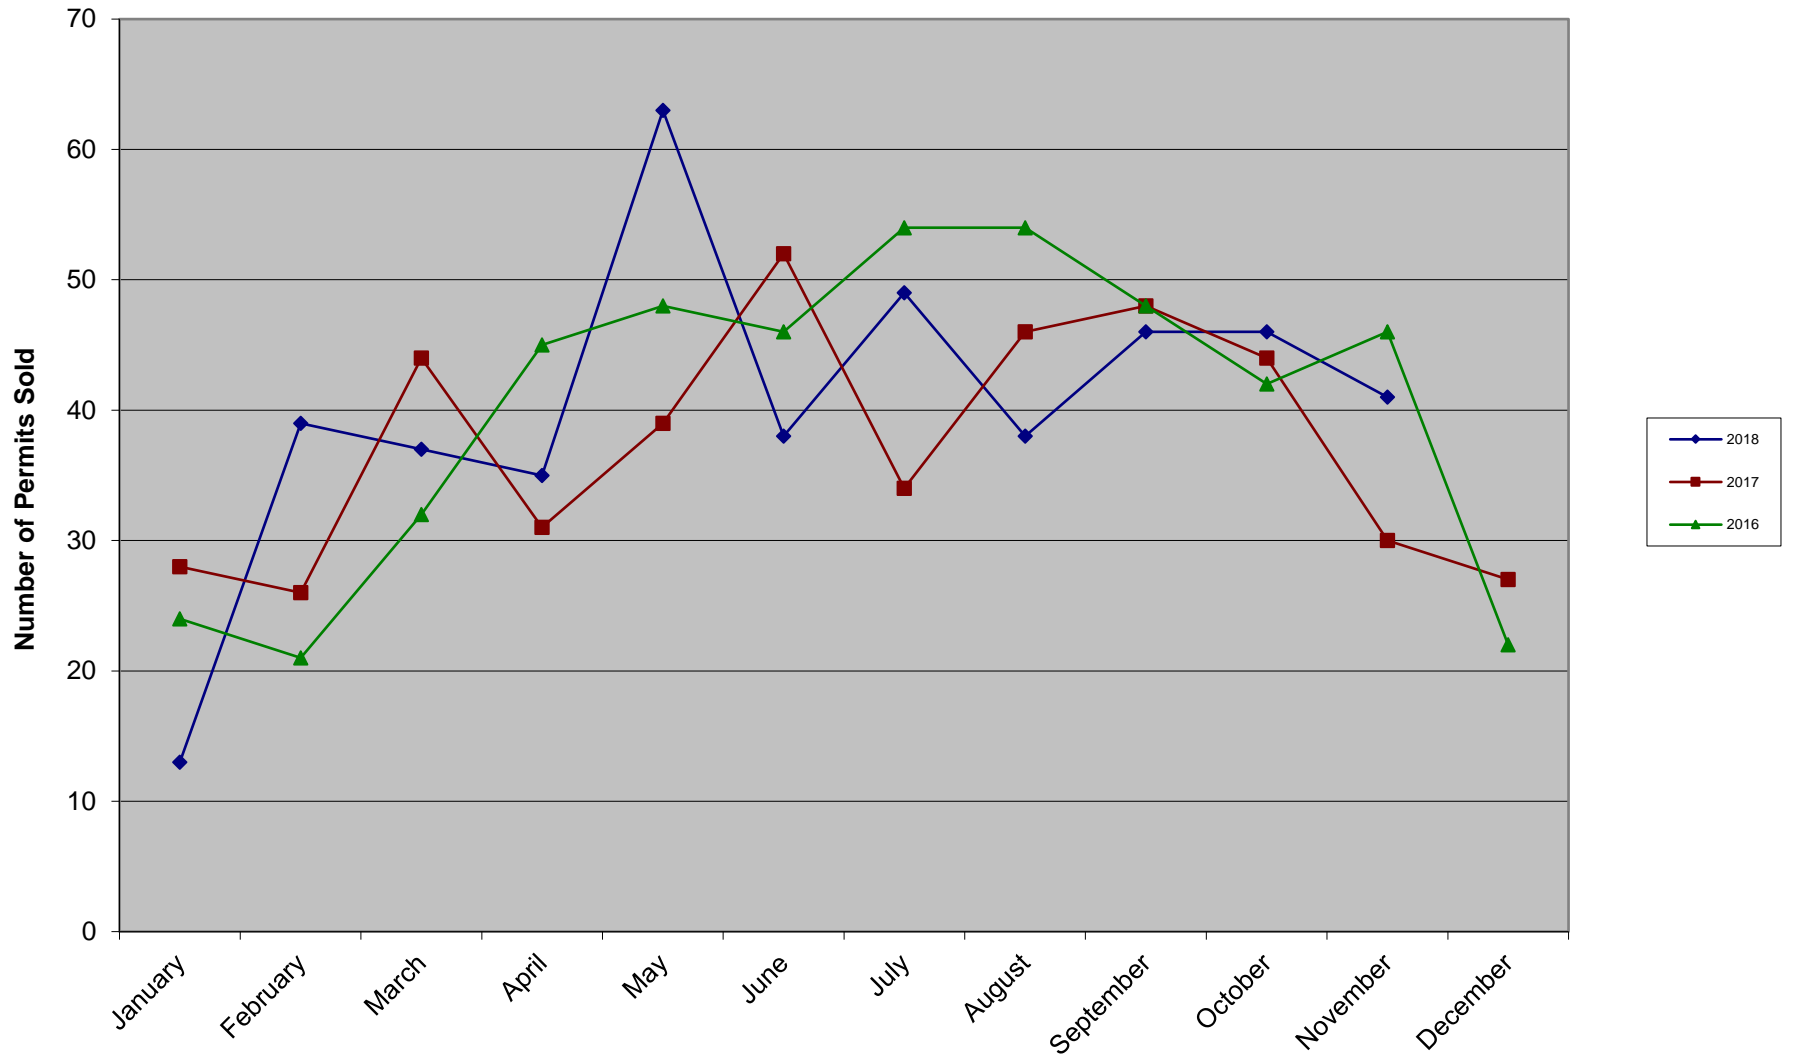

Total

Dwelling

Sources: Esri, HERE, DeLorme, USGS, Intermap, INCREMENT P, NRCan, Esri Japan, METI, Esri China (Hong Kong), Esri Korea, Esri (Thailand), MapmyIndia, NGCC, © OpenStreetMap contributors, and the GIS User Community

Legend

-  New Minor Construction Permits
-  Outstanding Minor Construction Permits

Date: 12/4/2018
Drawn by: Justin Barnard

Minor Construction Permit Map