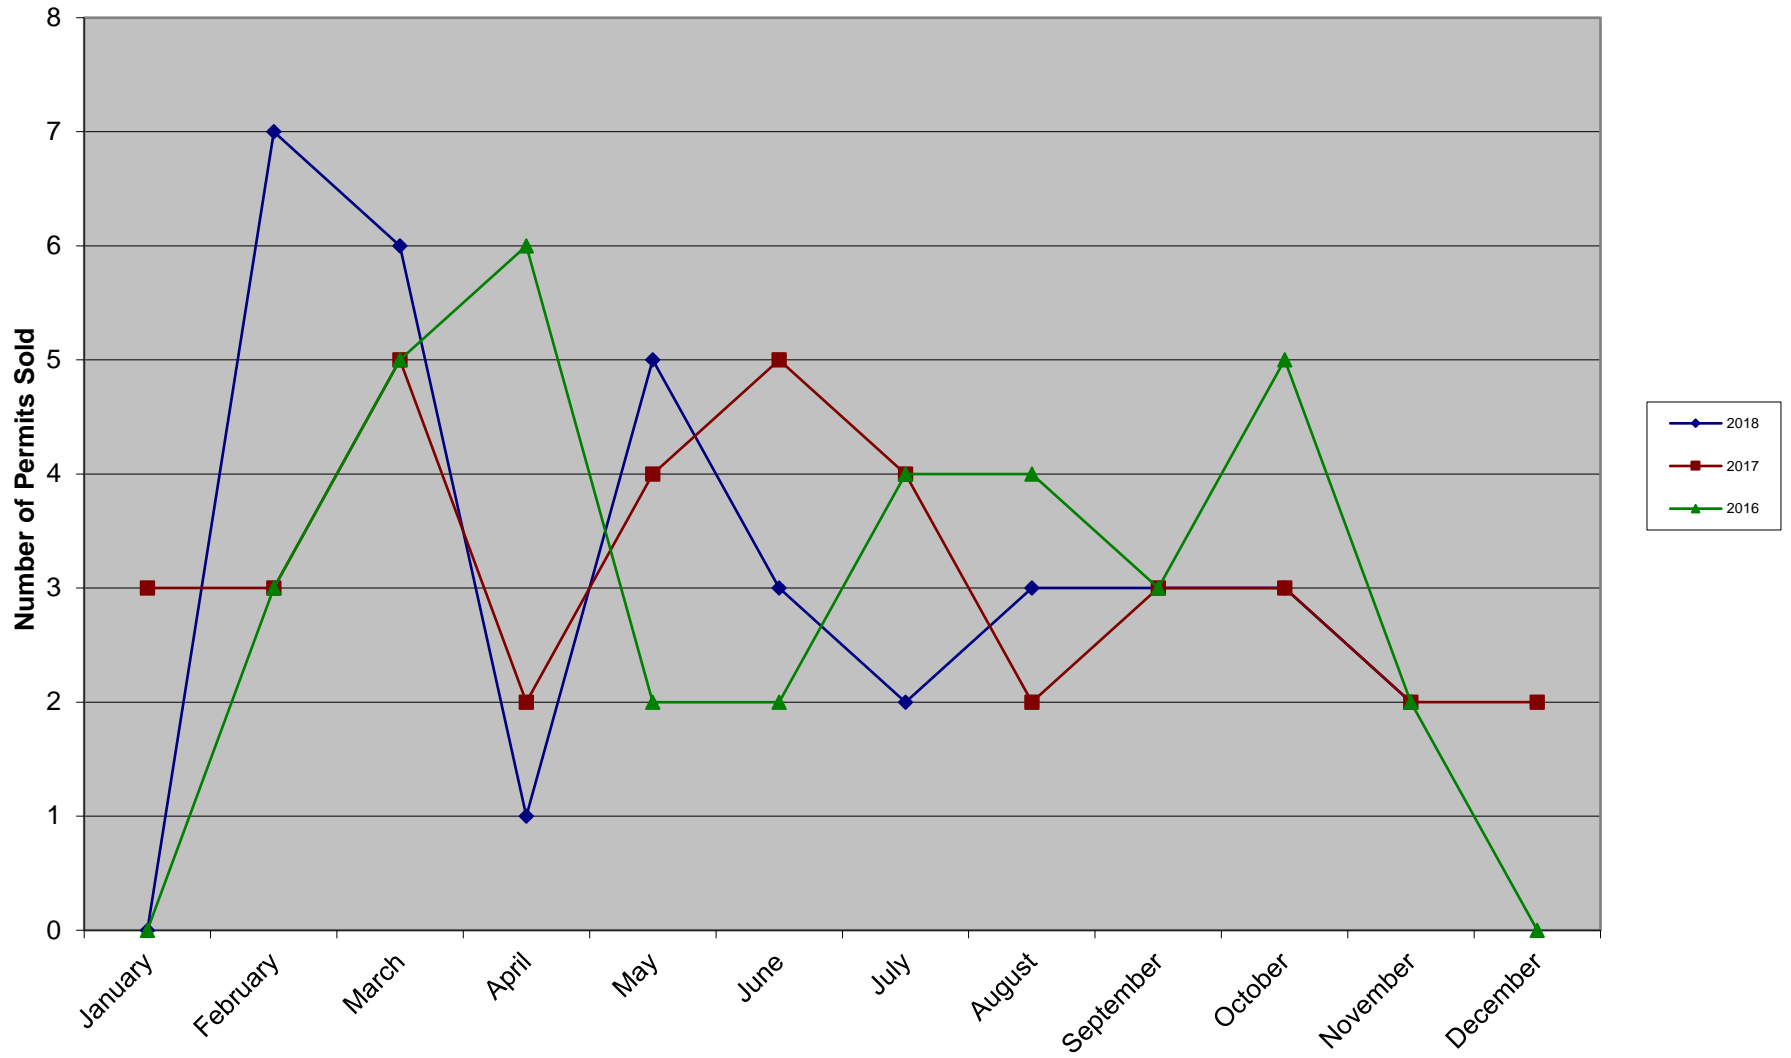

Legend

-  New Dwelling Permits
-  Outstanding Dwelling Permits

Date: 12/4/2018
Drawn by: Justin Barnard

Dwelling Permit Map

Mobile Homes

Legend

-  New Mobile Home Permits
-  Outstanding Mobile Home Permits

Sources: Esri, HERE, DeLorme, USGS, Intermap, INCREMENT P, NRCan, Esri Japan, METI, Esri China (Hong Kong), Esri Korea, Esri (Thailand), MapmyIndia, NGCC, © OpenStreetMap contributors, and the GIS User Community

Legend

-  New Minor Construction Permits
-  Outstanding Minor Construction Permits

Date: 12/4/2018
Drawn by: Justin Barnard

Minor Construction Permit Map