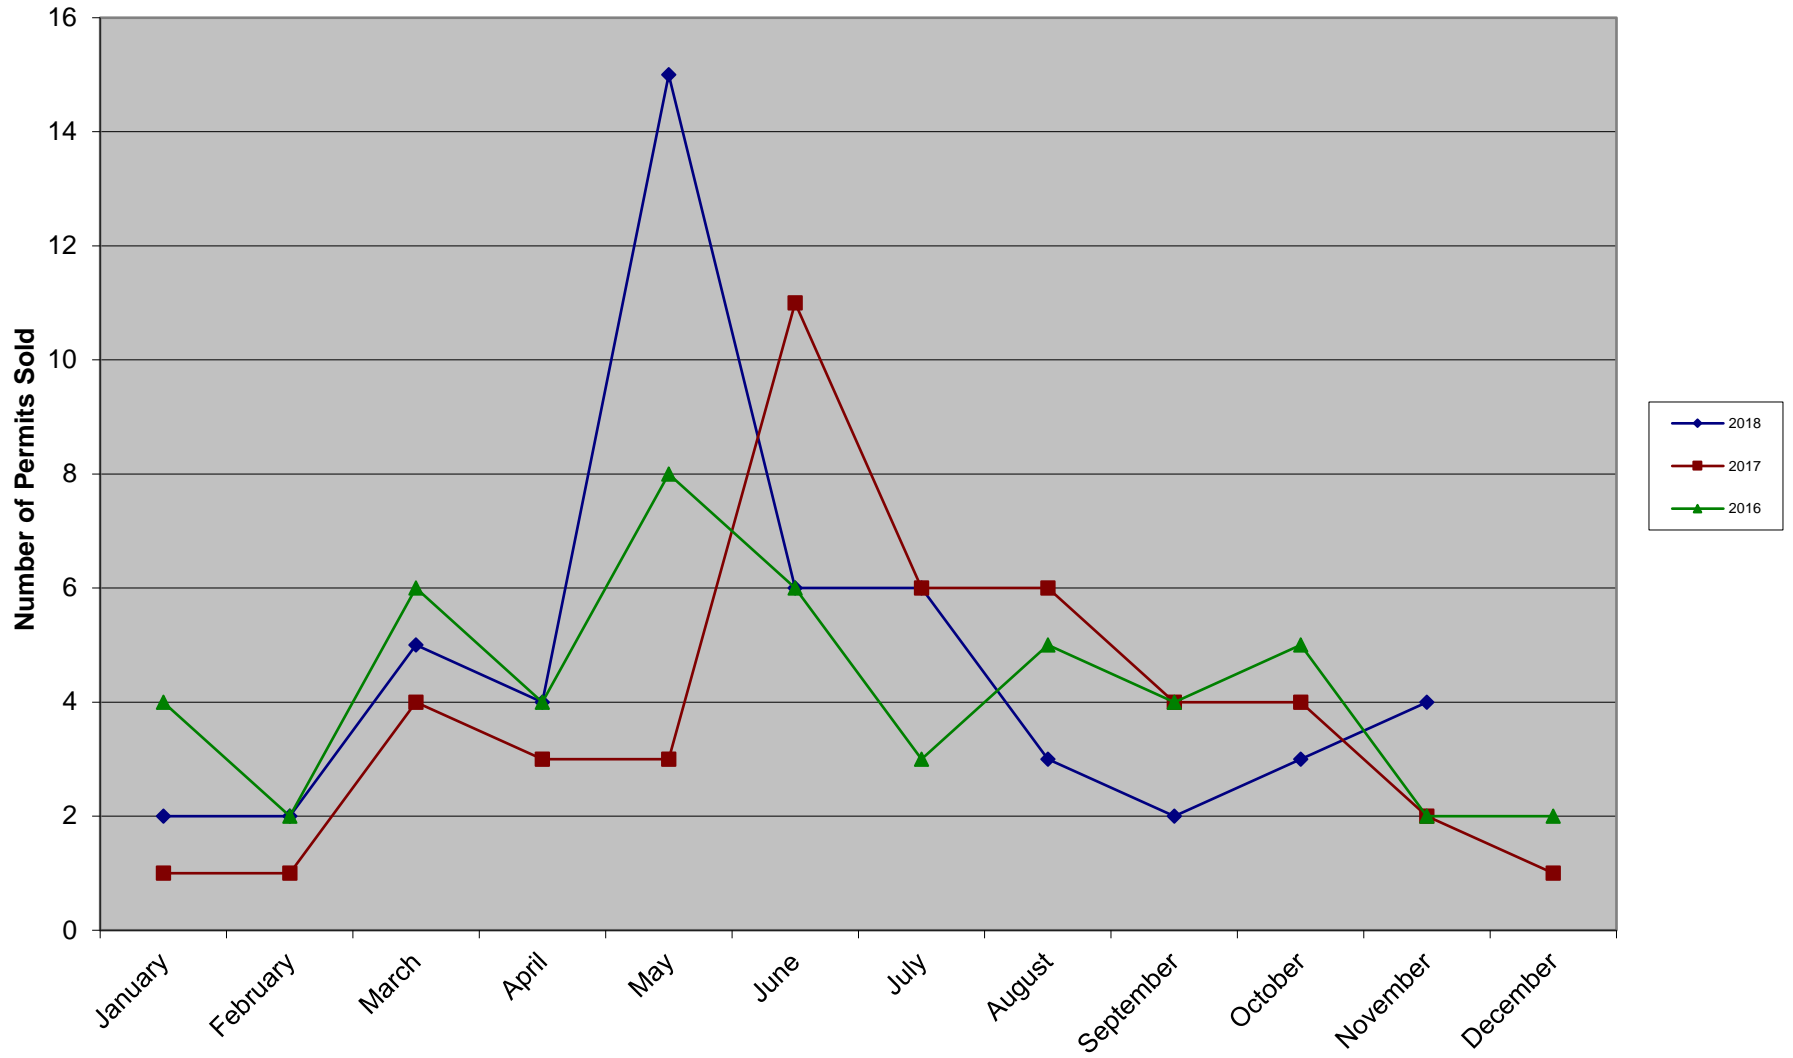

Total

Dwelling

Sources: Esri, HERE, DeLorme, USGS, Intermap, INCREMENT P, NRCan, Esri Japan, METI, Esri China (Hong Kong), Esri Korea, Esri (Thailand), MapmyIndia, NGCC, © OpenStreetMap contributors, and the GIS User Community

Legend

-  New Dwelling Permits
-  Outstanding Dwelling Permits

Date: 12/4/2018
Drawn by: Justin Barnard

Dwelling Permit Map

Mobile Homes

Legend

-  New Mobile Home Permits
-  Outstanding Mobile Home Permits

Sources: Esri, HERE, DeLorme, USGS, Intermap, INCREMENT P, NRCan, Esri Japan, METI, Esri China (Hong Kong), Esri Korea, Esri (Thailand), MapmyIndia, NGCC, © OpenStreetMap contributors, and the GIS User Community

Legend

-  New Minor Construction Permits
-  Outstanding Minor Construction Permits

Date: 12/4/2018
Drawn by: Justin Barnard

Minor Construction Permit Map