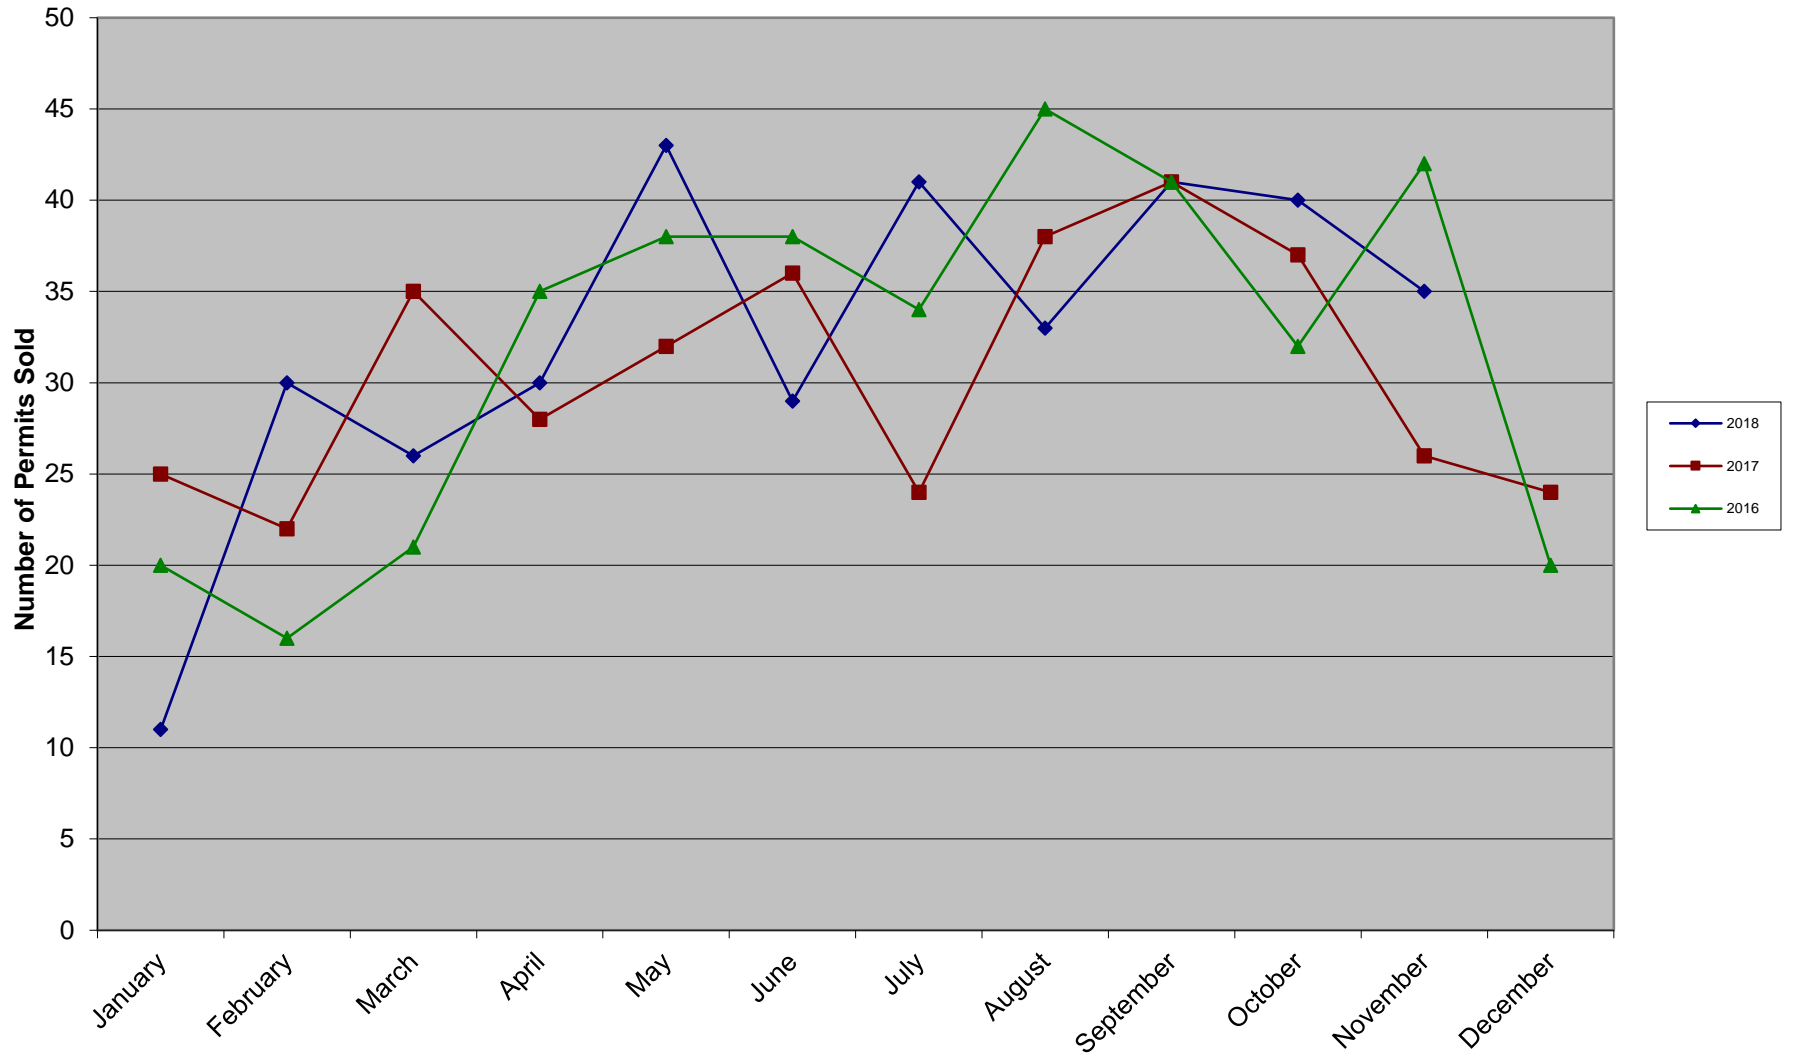

Minor Construction